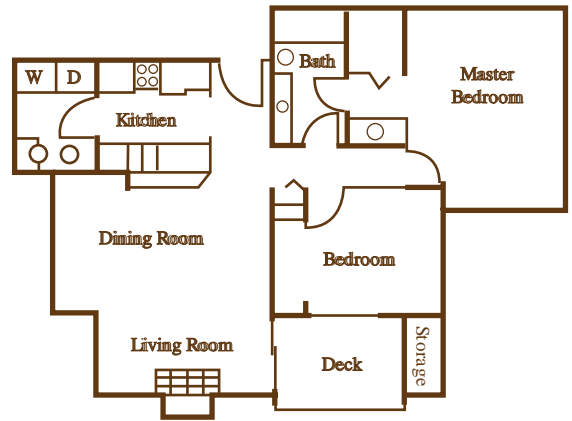

# THE SEASONS

- Fitness Center
- Covered Carports & Garages
- Ceiling Fans
- Beautiful Clubhouse
- Private Deck or Patio
- Efficient Gas Heat & Central Air
- Large Storage Units
- Roomy Walk-In Closets
- Romantic Gas Fireplaces
- Pool/Year Round Jacuzzi
- Full Size Washer/Dryer
- Business Center
- Basketball Court
- 24-hr. Maintenance

# FLOORPLANS

*One Bedroom  
One Bathroom  
Approx. 716 square feet*

*Two Bedroom  
One Bathroom  
Approx. 875 square feet*

*Two Bedroom  
Two Bathroom  
Approx. 995 square feet*

*Three Bedroom  
Two Bathroom  
Approx. 1098 square feet*